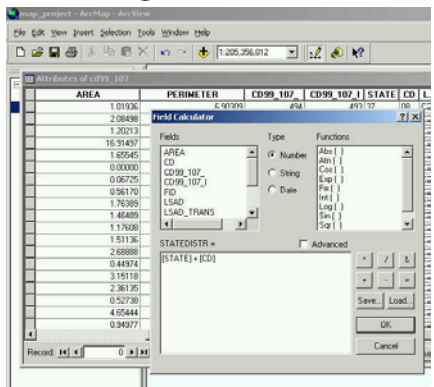

The Partisan Geography of Nuclear Waste Disposal

- 1) map of 107th congress geographic boundaries
- 2) data on votes for each district
- 3) join the congressional boundaries and votes
- 4) transportation rout map
- 5) analysis

in the United States

Joining the congressional boundaries shape file and votes table

Concatenating the keys in ARCMAP for the congressional district shape file

Concatenating the keys in excel for the votes table