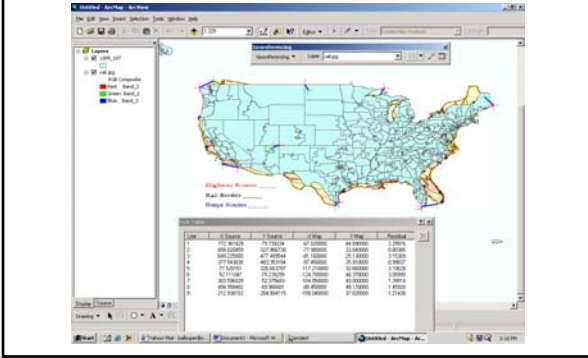

The Partisan Geography of Nuclear Waste Disposal

- 1) map of 107th congress geographic boundaries
- 2) data on votes for each district
- 3) join the congressional boundaries and votes
- 4) transportation rout map
- 5) analysis

in the United States

Joining the congressional boundaries shape file and votes table

Concatenating the keys in ARCMAP for the congressional district shape file

Concatenating the keys in excel for the votes table

RESULTS of the Join!

Georeferencing the transportation map

Georeferencing the transportation map

Georeferencing the transportation map