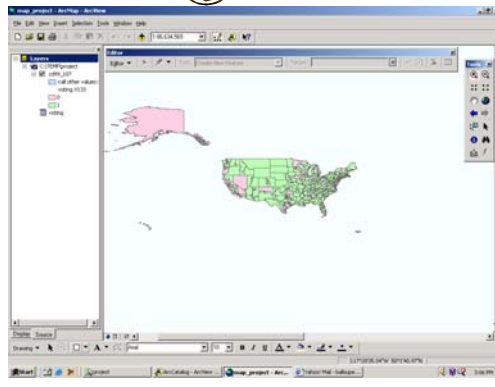

The Partisan Geography of Nuclear Waste Disposal

- 1) map of 107th congress geographic boundaries
- 2) data on votes for each district
- 3) join the congressional boundaries and votes
- 4) transportation rout map
- 5) analysis

in the United States

Joining the congressional boundaries shape file and votes table

Concatenating the keys in ARCMAP for the congressional district shape file

Concatenating the keys in excel for the votes table

RESULTS of the Join!

Georeferencing the transportation map

Georeferencing the transportation map

Georeferencing the transportation map