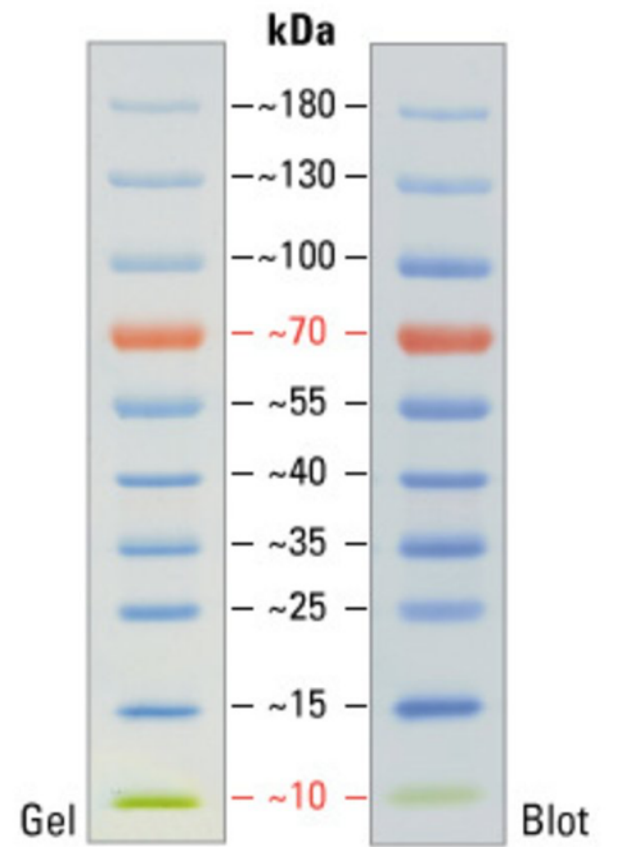

Figure 1

PageRuler™ Prestained Protein Ladder (ThermoFisher)
Cat no: 26616

Figure 2

B

Figure 4

Figure 5 A

Figure 5

D