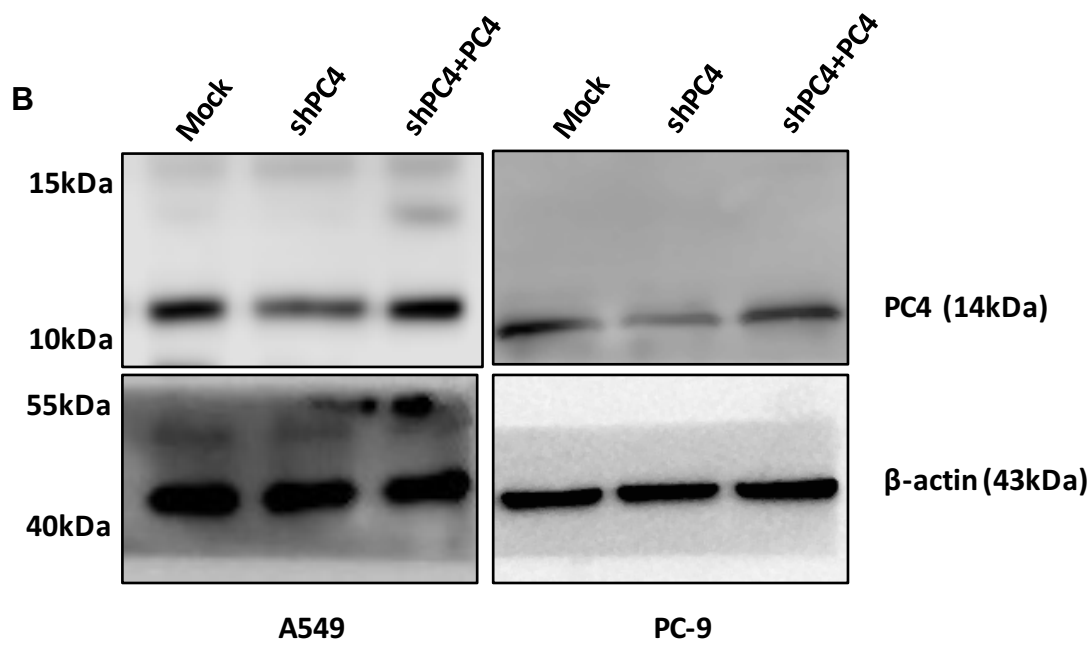

Figure 1

PageRuler™ Prestained Protein Ladder (ThermoFisher)  
Cat no: 26616

Figure 2

B

Figure 4

Figure 5 A

Figure 5

D