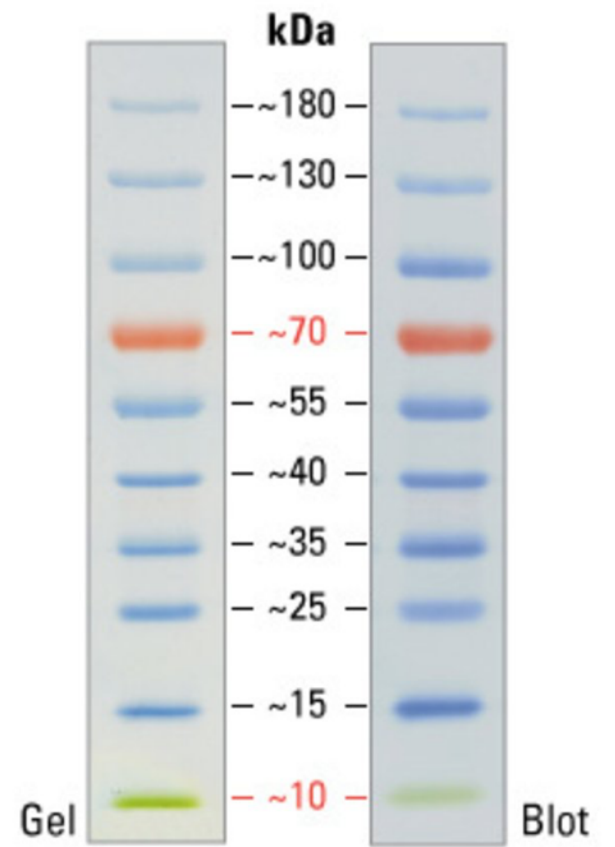

Figure 1

PageRuler™ Prestained Protein Ladder (ThermoFisher)  
Cat no: 26616

Figure 2

B

Figure 4

Figure 5 A

Figure 5

D