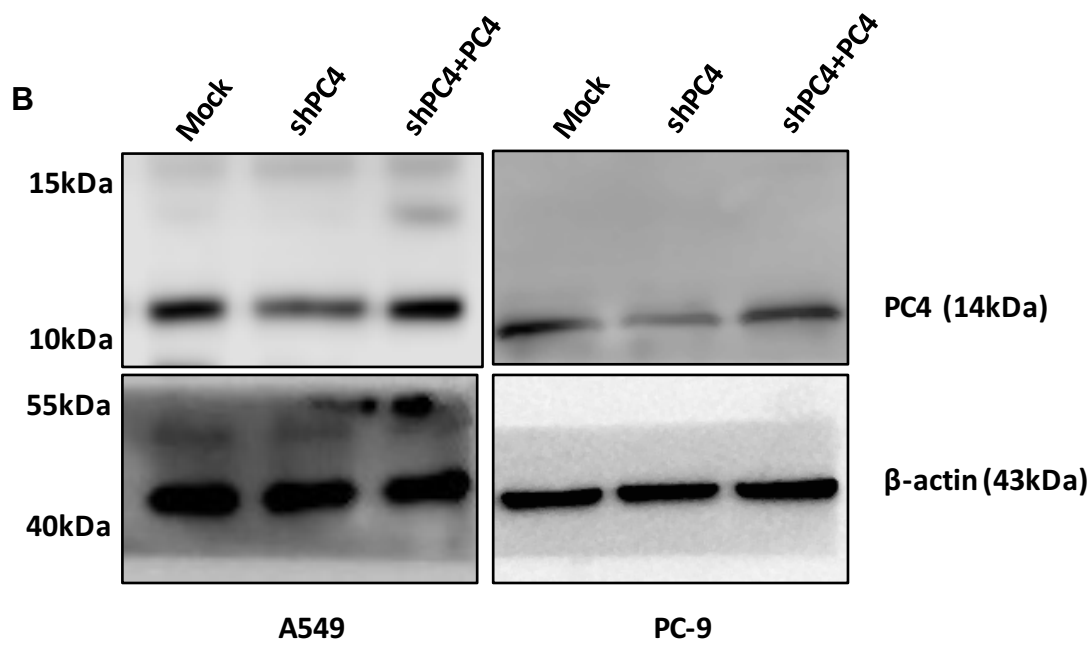

Figure 1

PageRuler™ Prestained Protein Ladder (ThermoFisher)
Cat no: 26616

Figure 2

B

Figure 4

Figure 5 A

Figure 5

D